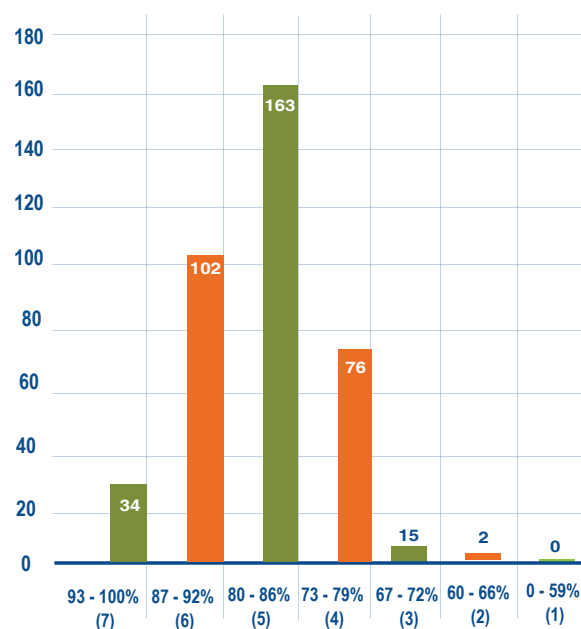

UN-WEIGHTED DISTRIBUTION (GRADE) FOR THE CLASS OF 2016

GPA is calculated on an un-weighted scale. Students are not ranked. Courses completed at other schools are listed for credit purpose only. All courses except mission are used in computing the GPA.