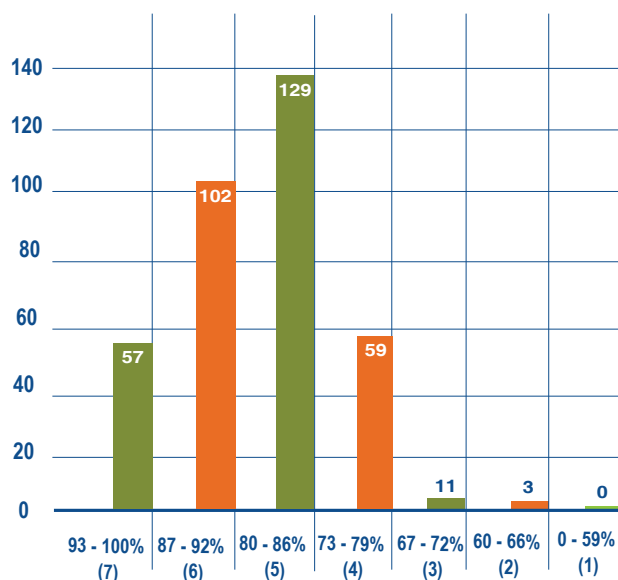

ACT

CLASS	MID 50% RANGE	MEAN
2017	24 - 29	26.8
2016	23 - 27	25
2015	23 - 26	24.7

SAT

CLASS	MID 50% RANGE	MEAN
2017	1120 - 1365	1170
2016	1060 - 1360	1180
2015	1590 - 1840	1703

IB RESULTS

IB Diploma Results

	2014	2015
# Diploma Candidates	36	53
Average points obtained by Diploma candidates *	34	33
% Pass Rate	97	86

	2016	2017
# Diploma Candidates	53	59
Average points obtained by Diploma candidates *	34	32
% Pass Rate	94	88

* 24 point minimum needed to pass, maximum available points 45

** IB exam score range from 1 - 7 points per exam

GRADING SYSTEM

AISJ has a two-semester calendar year. First and second semester grades are recorded on the student's official transcript. Progress reports are given mid-semester. Students attend 8 classes of 85 minutes on a rotating block schedule.

Transcripts will reflect students grades. No cumulative GPA will be given due to nearly 20% of international students transitioning in/out of the AISJ High School.

The Grading Scale, 2012 - Present (This is an un-weighted scale)

1 - 7 Grades	Meaning	AISJ %
7	Excellent	93 - 100
6	Very Good	87 - 92
5	Good	80 - 86
4	Satisfactory	73 - 79
3	Not Satisfactory	67 - 72
2	Poor	60 - 66
1	Very Poor	59 or below

UN-WEIGHTED GRADE DISTRIBUTION FOR THE CLASS OF 2018 11TH GRADE

HS Principals & IBDP Coordinator:

Geoffrey Smith, M.A. & M.Ed.
High School Principal
gsmith@aisj-jhb.com

Will Hurtado, M.A.
High School Assistant Principal
whurtado@aisj-jhb.com

Penny Keet
HS Assistant Principal & IBDP Coordinator
pkeet@aisj-jhb.com